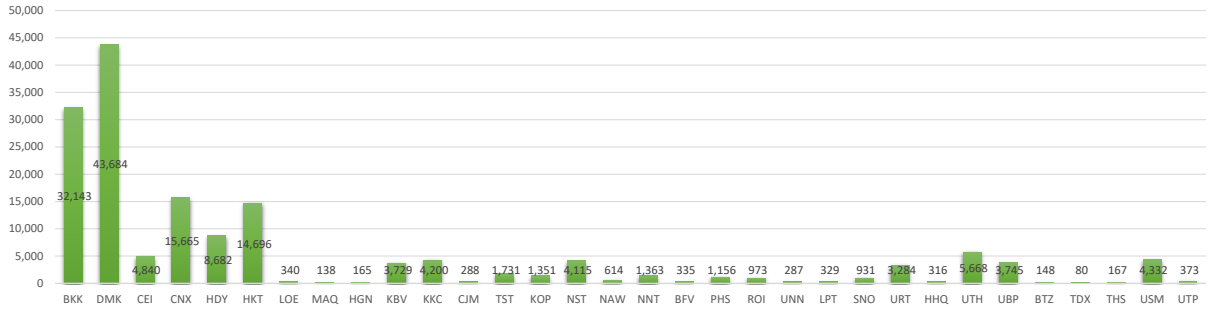

Number of Domestic Passengers as of 25th Sep 2022

Number of International Passengers as of 25th Sep 2022

Number of Passengers as of 25th Sep 2022