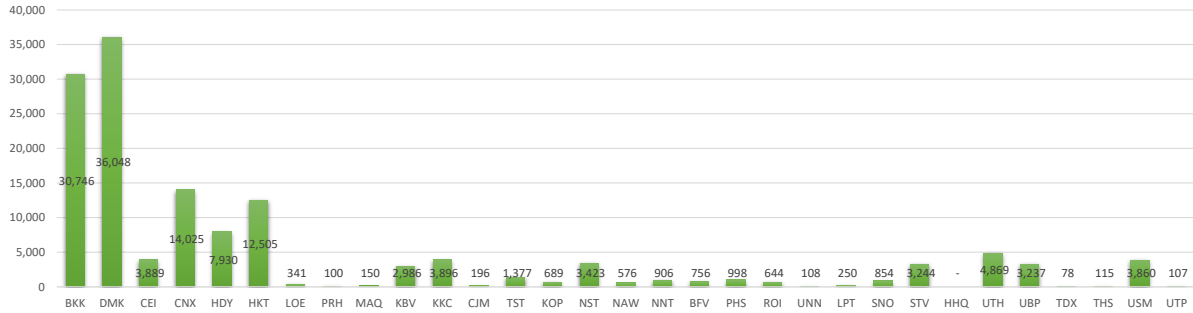

Number of Domestic Passengers as of 22th Sep 2022

Number of International Passengers as of 22th Sep 2022

Number of Passengers as of 22th Sep 2022