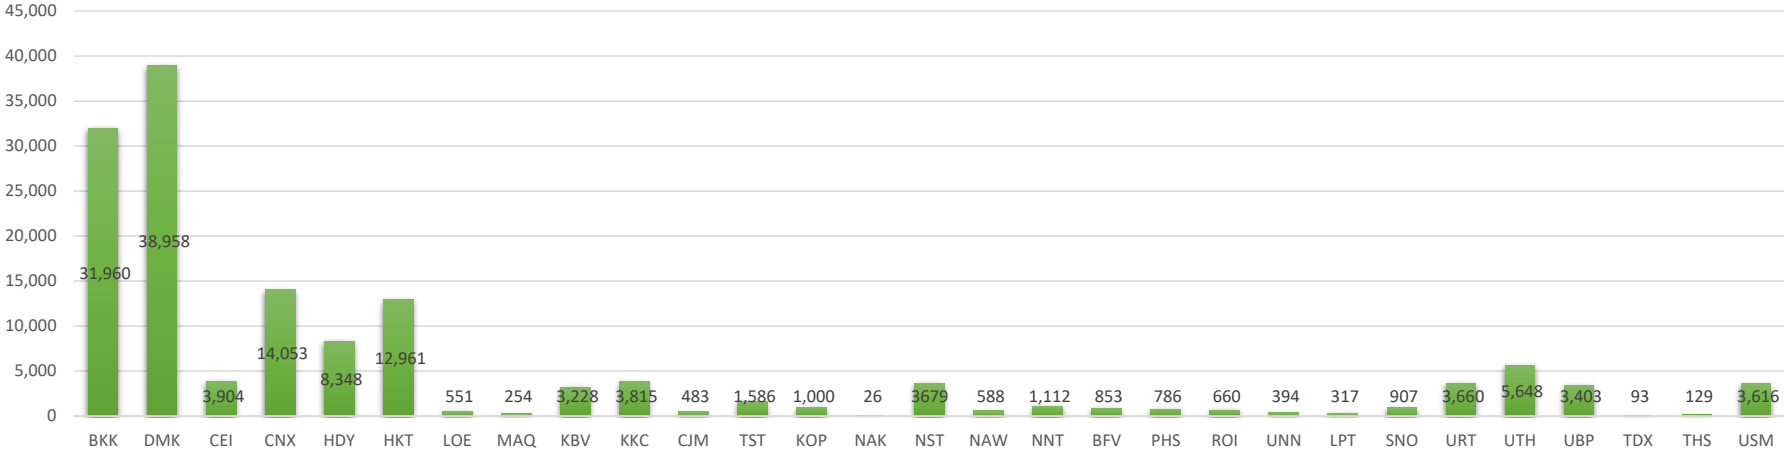

Number of Domestic Passengers as of 26th Sep 2022

Number of International Passengers as of 26th Sep 2022

■ Domestic ■ International

Number of Passengers as of 26th Sep 2022