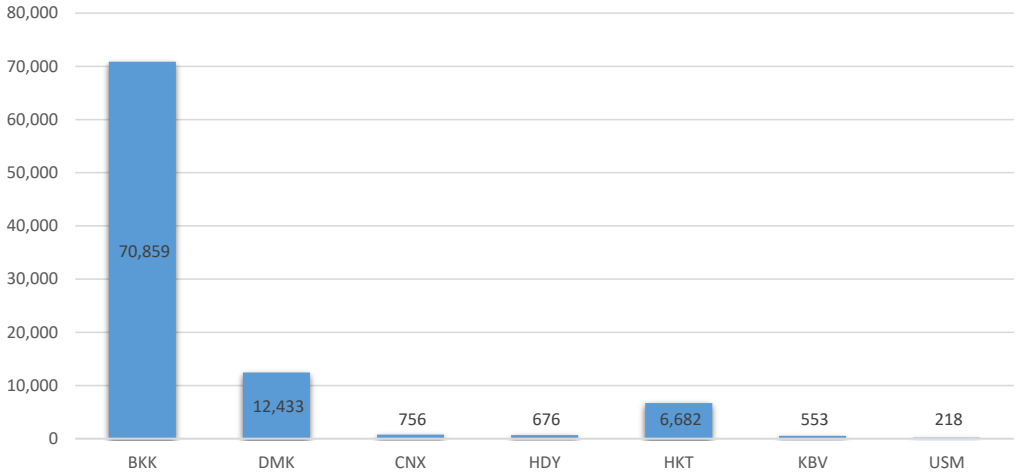

Number of Domestic Passengers as of 26th Sep 2022

Number of International Passengers as of 26th Sep 2022

■ Domestic ■ International

Number of Passengers as of 26th Sep 2022