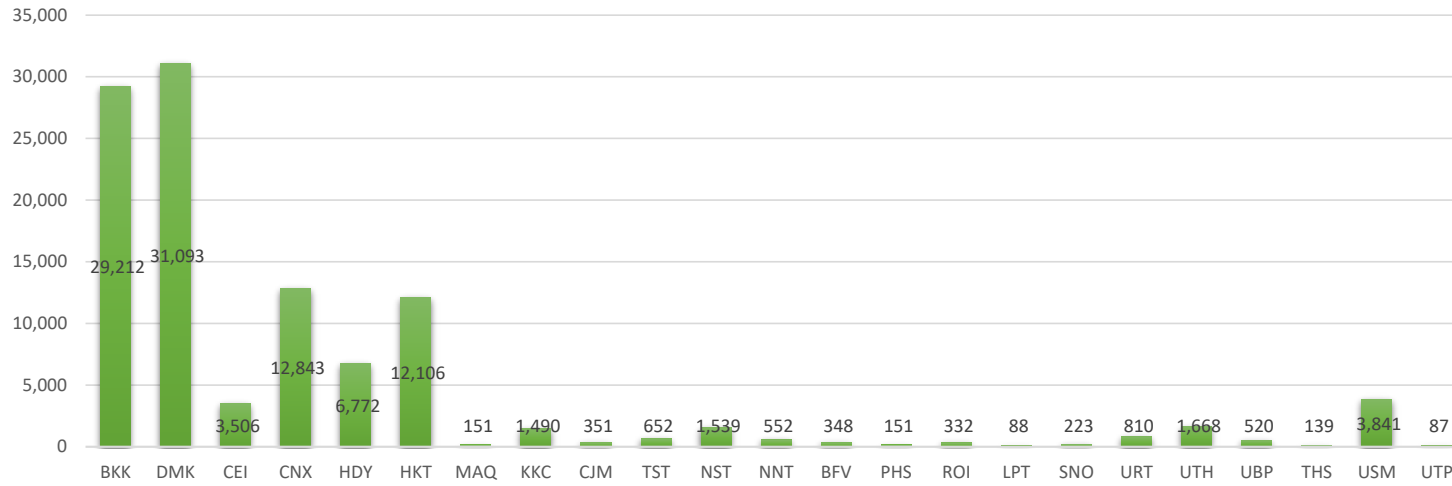

Number of Domestic Passengers as of 28th Sep 2022

Number of International Passengers as of 28th Sep 2022

Number of Passengers as of 28th Sep 2022