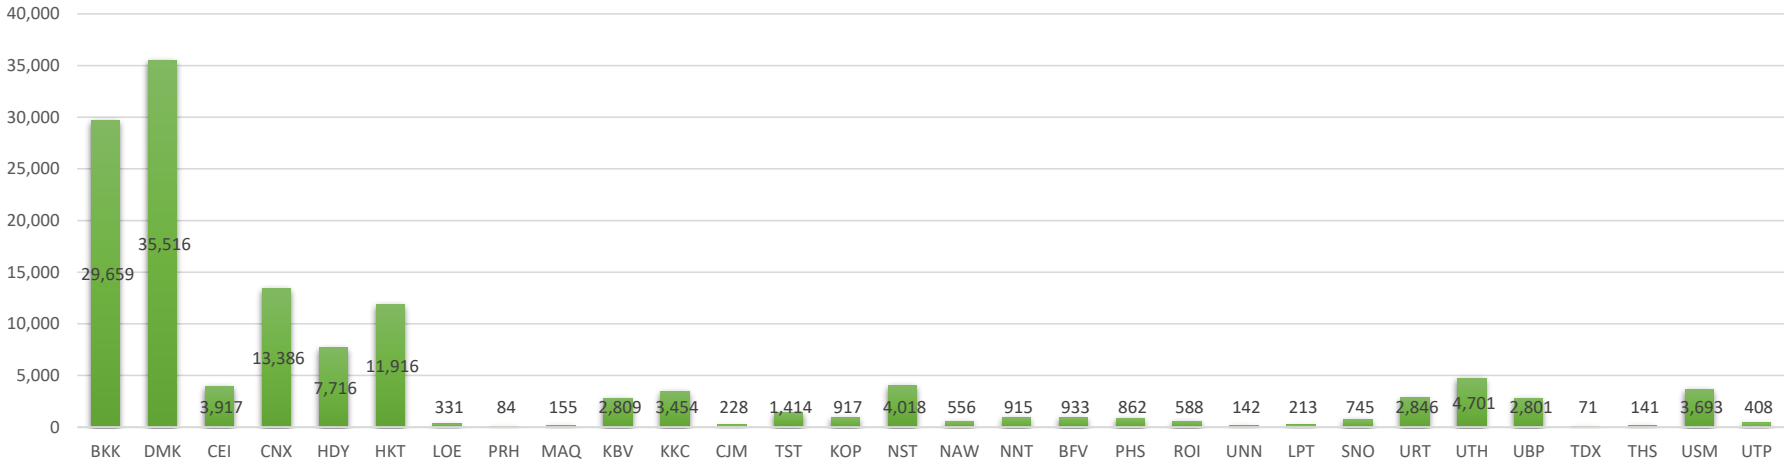

Number of Domestic Passengers as of 29th Sep 2022

Number of International Passengers as of 29th Sep 2022

## Number of Total Passengers as of 29th Sep 2022