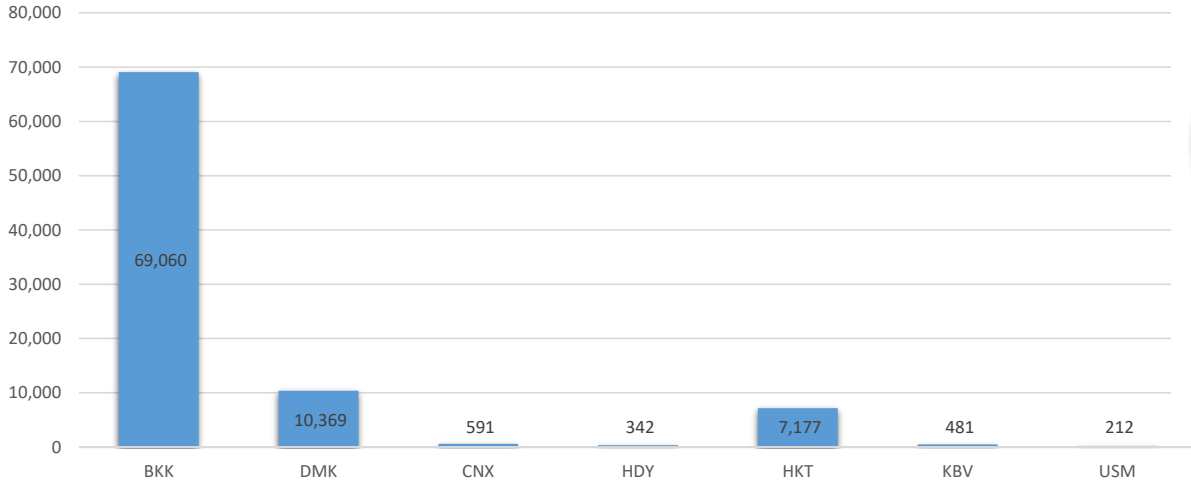

Number of Domestic Passengers as of 29th Sep 2022

Number of International Passengers as of 29th Sep 2022

## Number of Total Passengers as of 29th Sep 2022