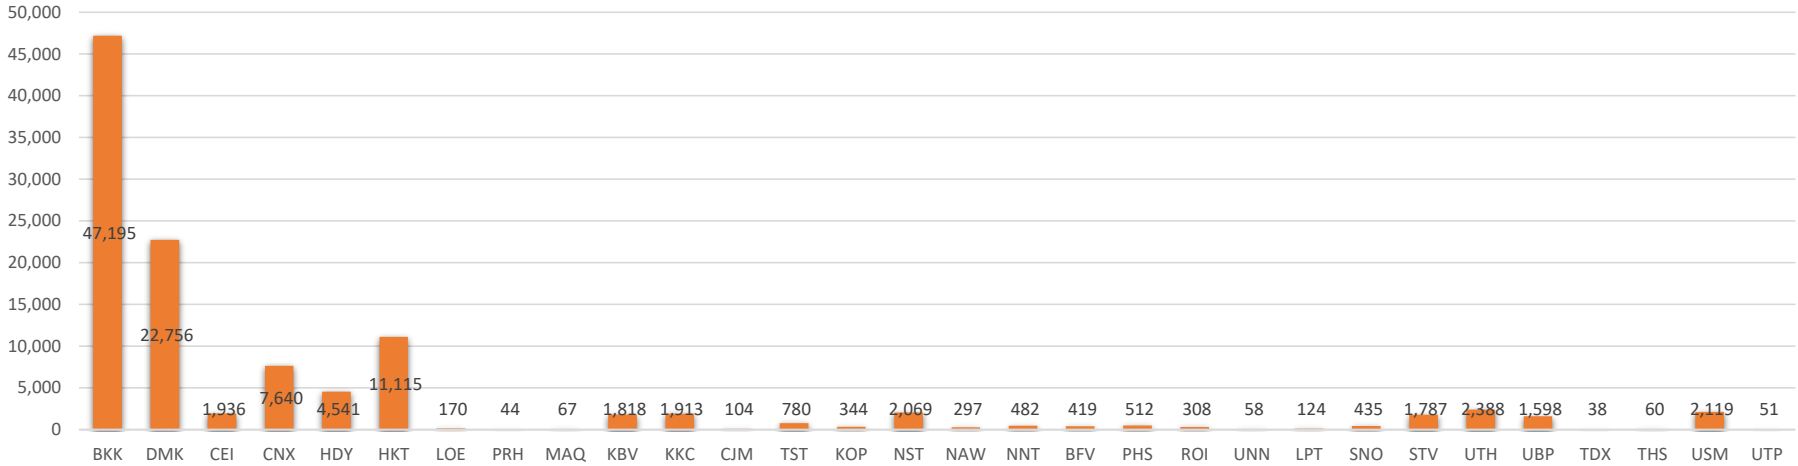

Number of Arrival Passengers as of 22th Sep 2022

Number of Departure Passengers as of 22th Sep 2022