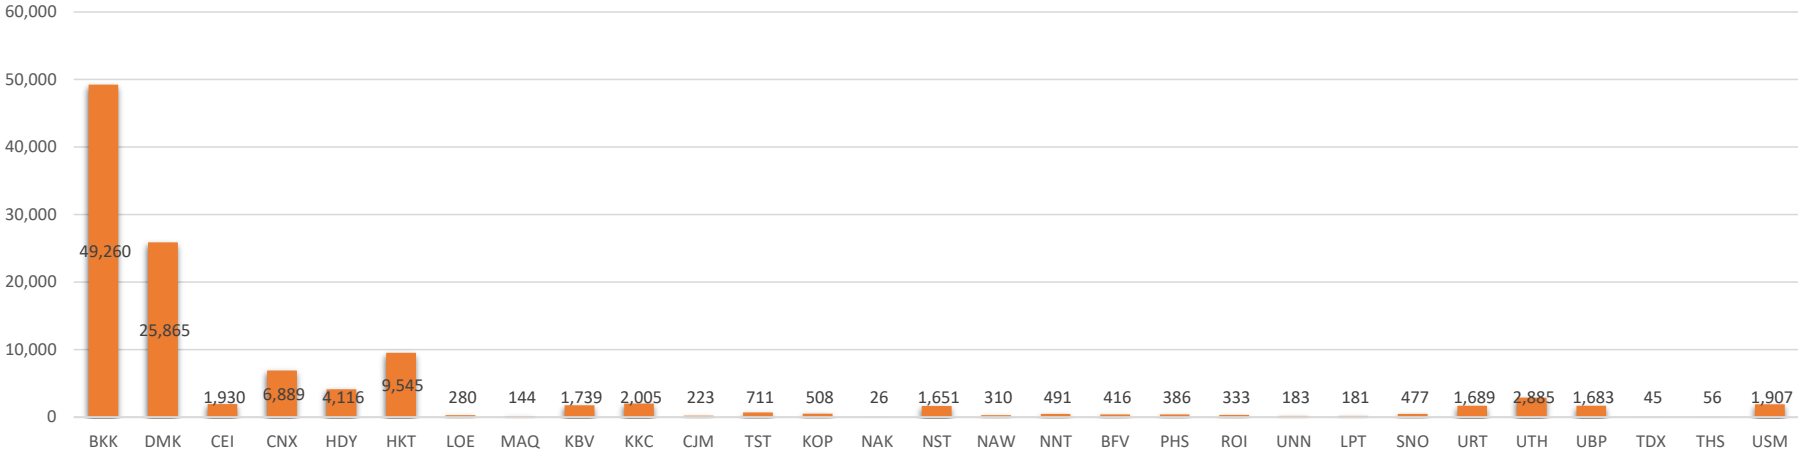

Number of Arrival Passengers as of 26th Sep 2022

Number of Departure Passengers as of 26th Sep 2022