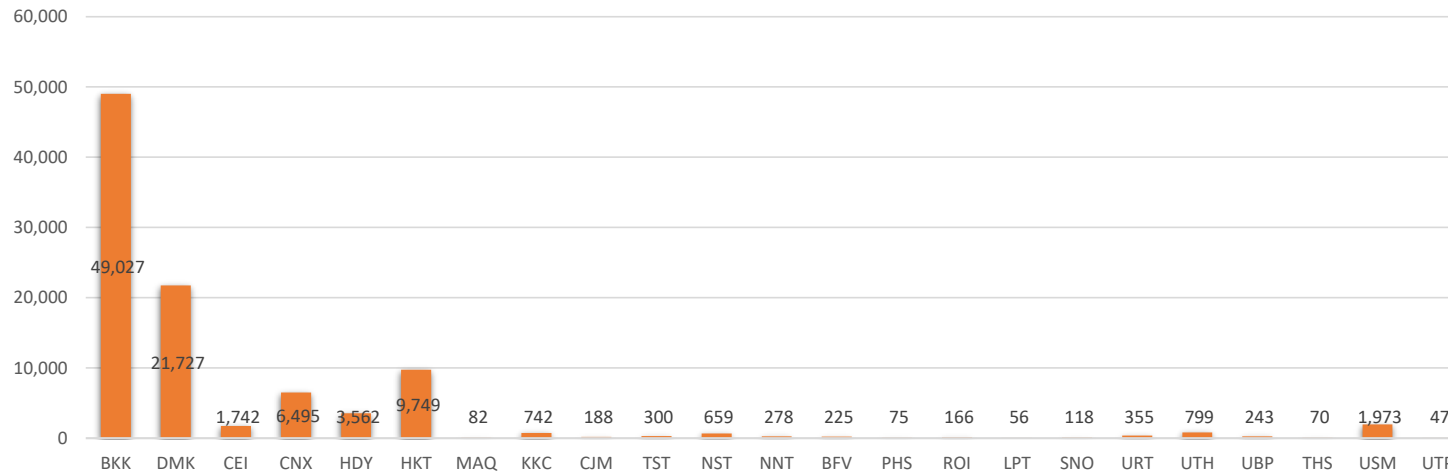

Number of Arrival Passengers as of 28th Sep 2022

Number of Departure Passengers as of 28th Sep 2022