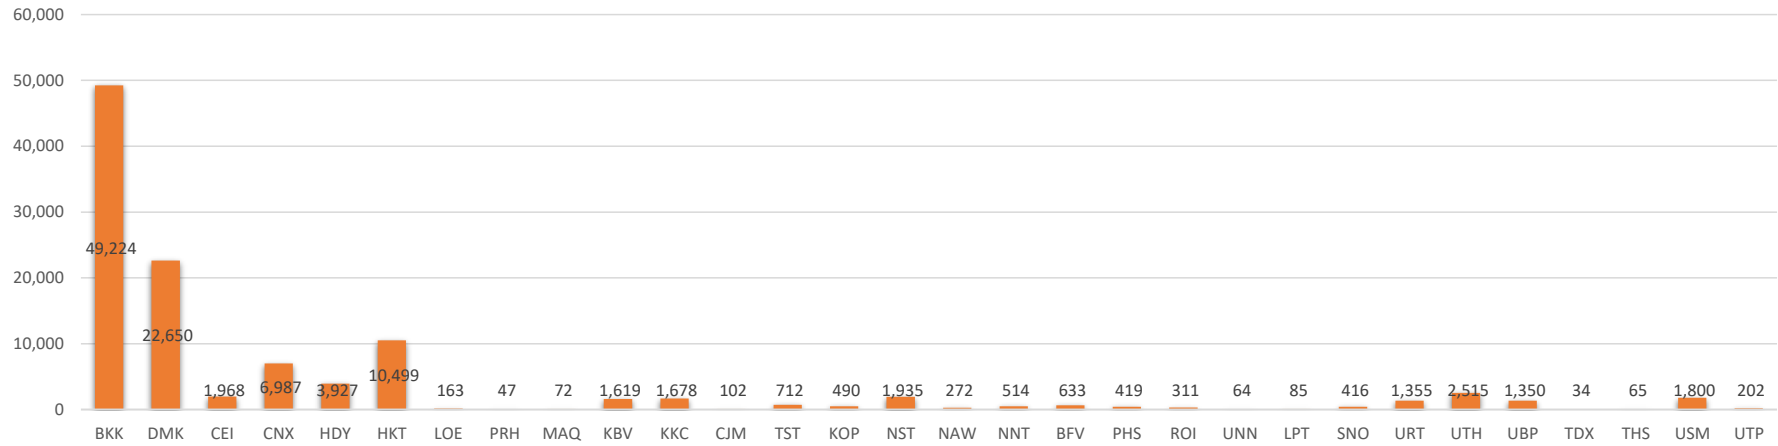

Number of Arrival Passengers as of 29th Sep 2022

Number of Departure Passengers as of 29th Sep 2022