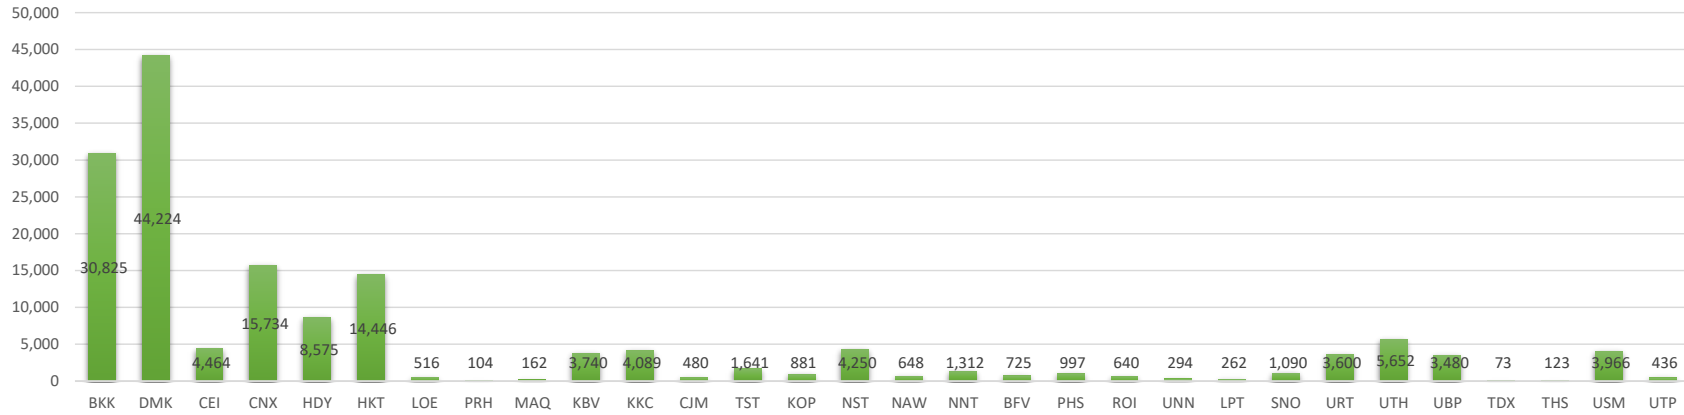

Number of Domestic Passengers as of 6th Oct 2022

Number of International Passengers as of 6th Oct 2022

Number of Total Passengers as of 6th Oct 2022