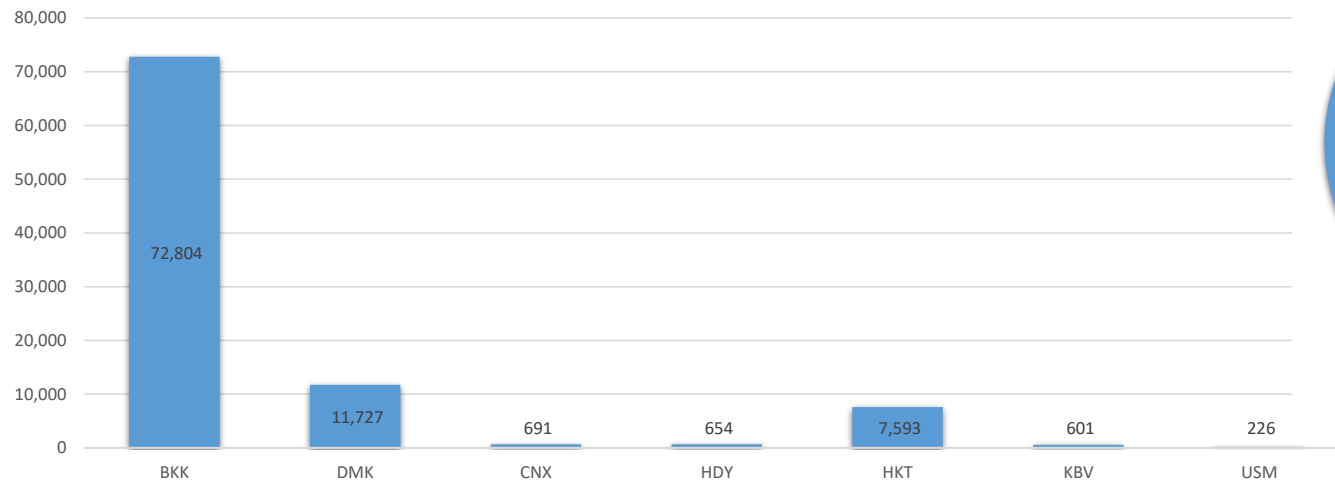

Number of Domestic Passengers as of 3rd Oct 2022

Number of International Passengers as of 3rd Oct 2022

■ Domestic ■ International

Number of Total Passengers as of 3rd Oct 2022