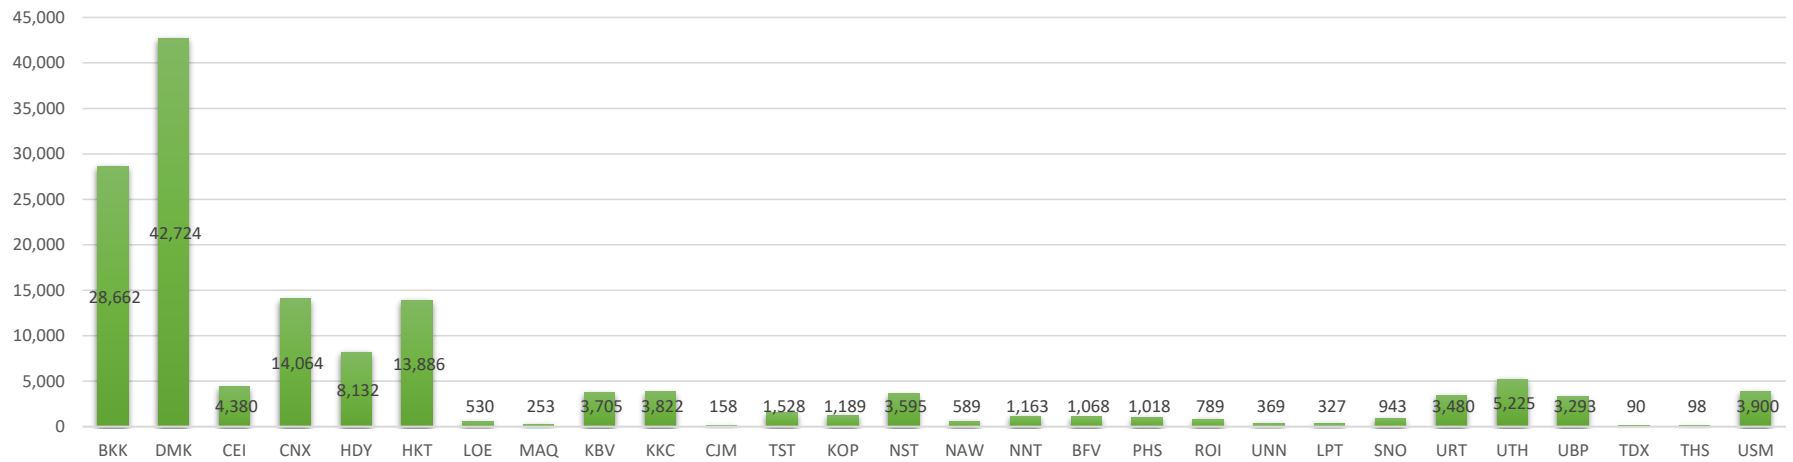

Number of Domestic Passengers as of 3rd Oct 2022

Number of International Passengers as of 3rd Oct 2022

■ Domestic ■ International

Number of Total Passengers as of 3rd Oct 2022