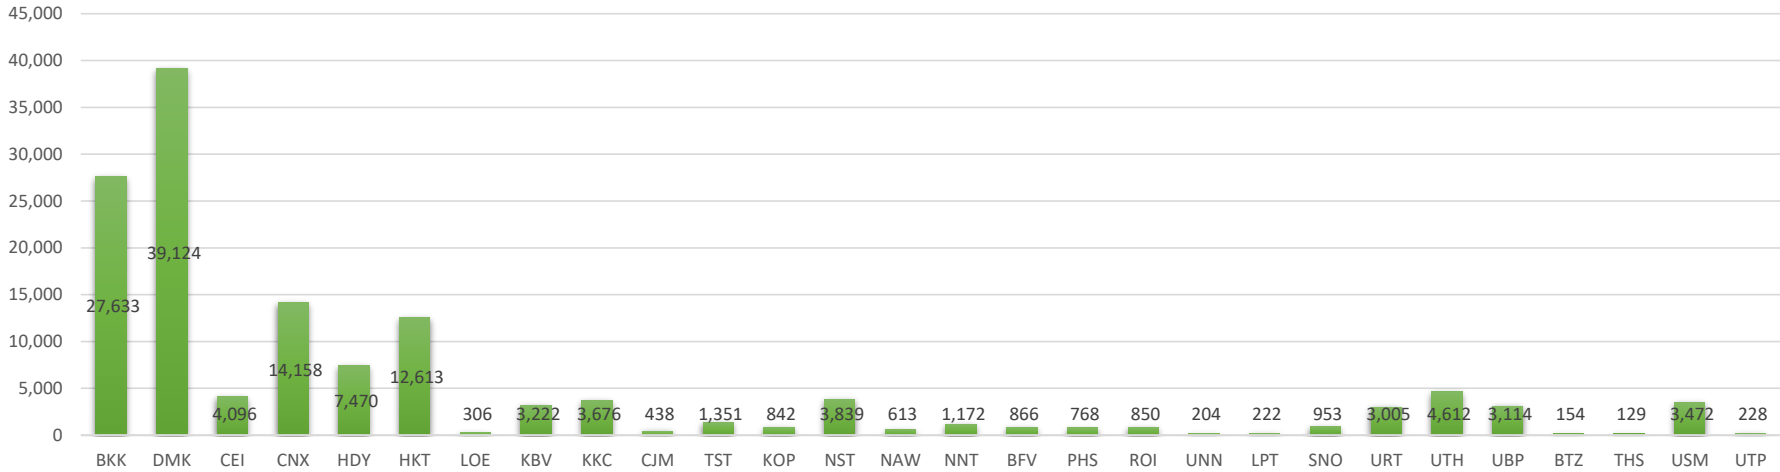

Number of Domestic Passengers as of 4th Oct 2022

Number of International Passengers as of 4th Oct 2022

Number of Total Passengers as of 4th Oct 2022