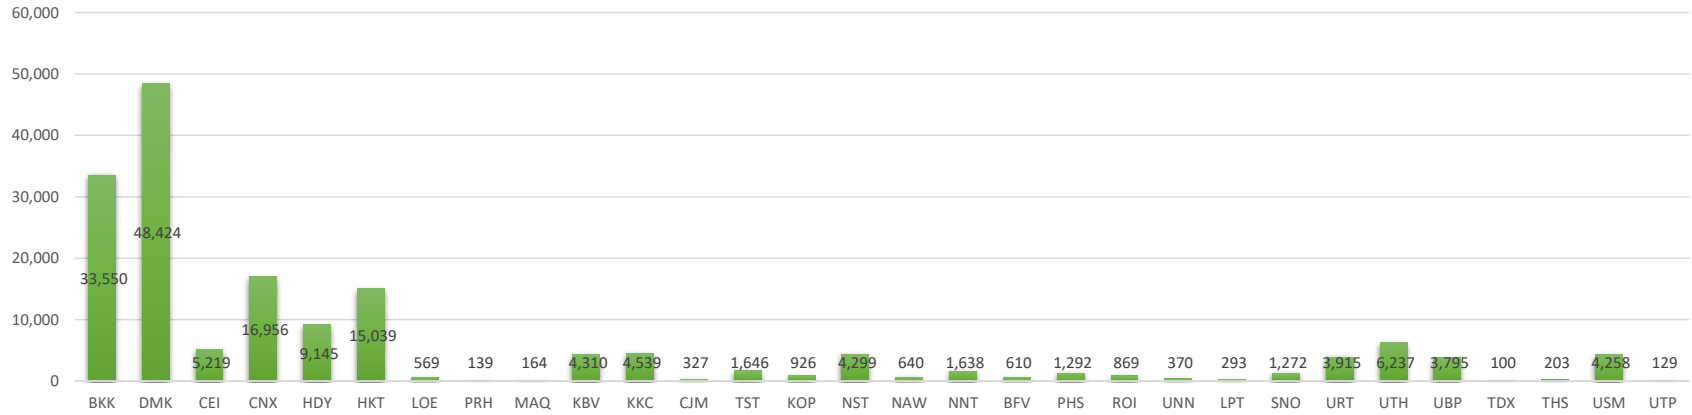

Number of Domestic Passengers as of 8th Oct 2022

Number of International Passengers as of 8th Oct 2022

Number of Total Passengers as of 8th Oct 2022